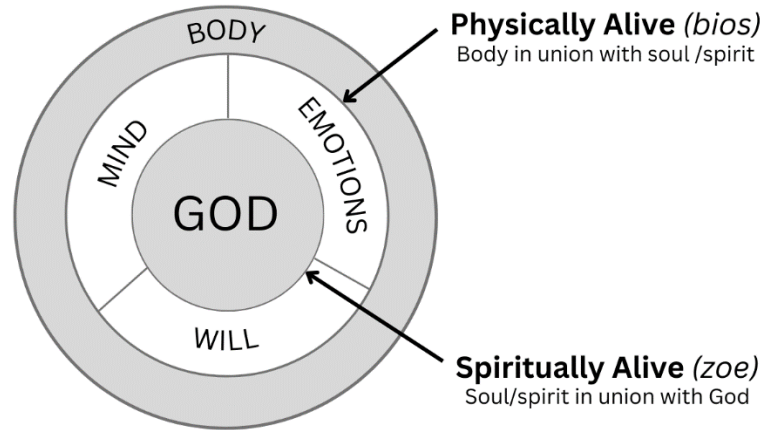

**Who AM I? (part 2)**

**ROMANS 8:15-16**

April 21, 2024

---

**I. YOU ARE THE CROWN OF GOD'S CREATION**

**II. YOU ARE THE OBJECT OF GOD'S AFFECTION**

### **III. YOU ARE A NEW CREATION IN CHRIST.**

**A. You have a New Parentage.**

**B. You have a New Identity.**

**C. You have a New Security.**

## ORIGINAL CREATION Genesis 1-2